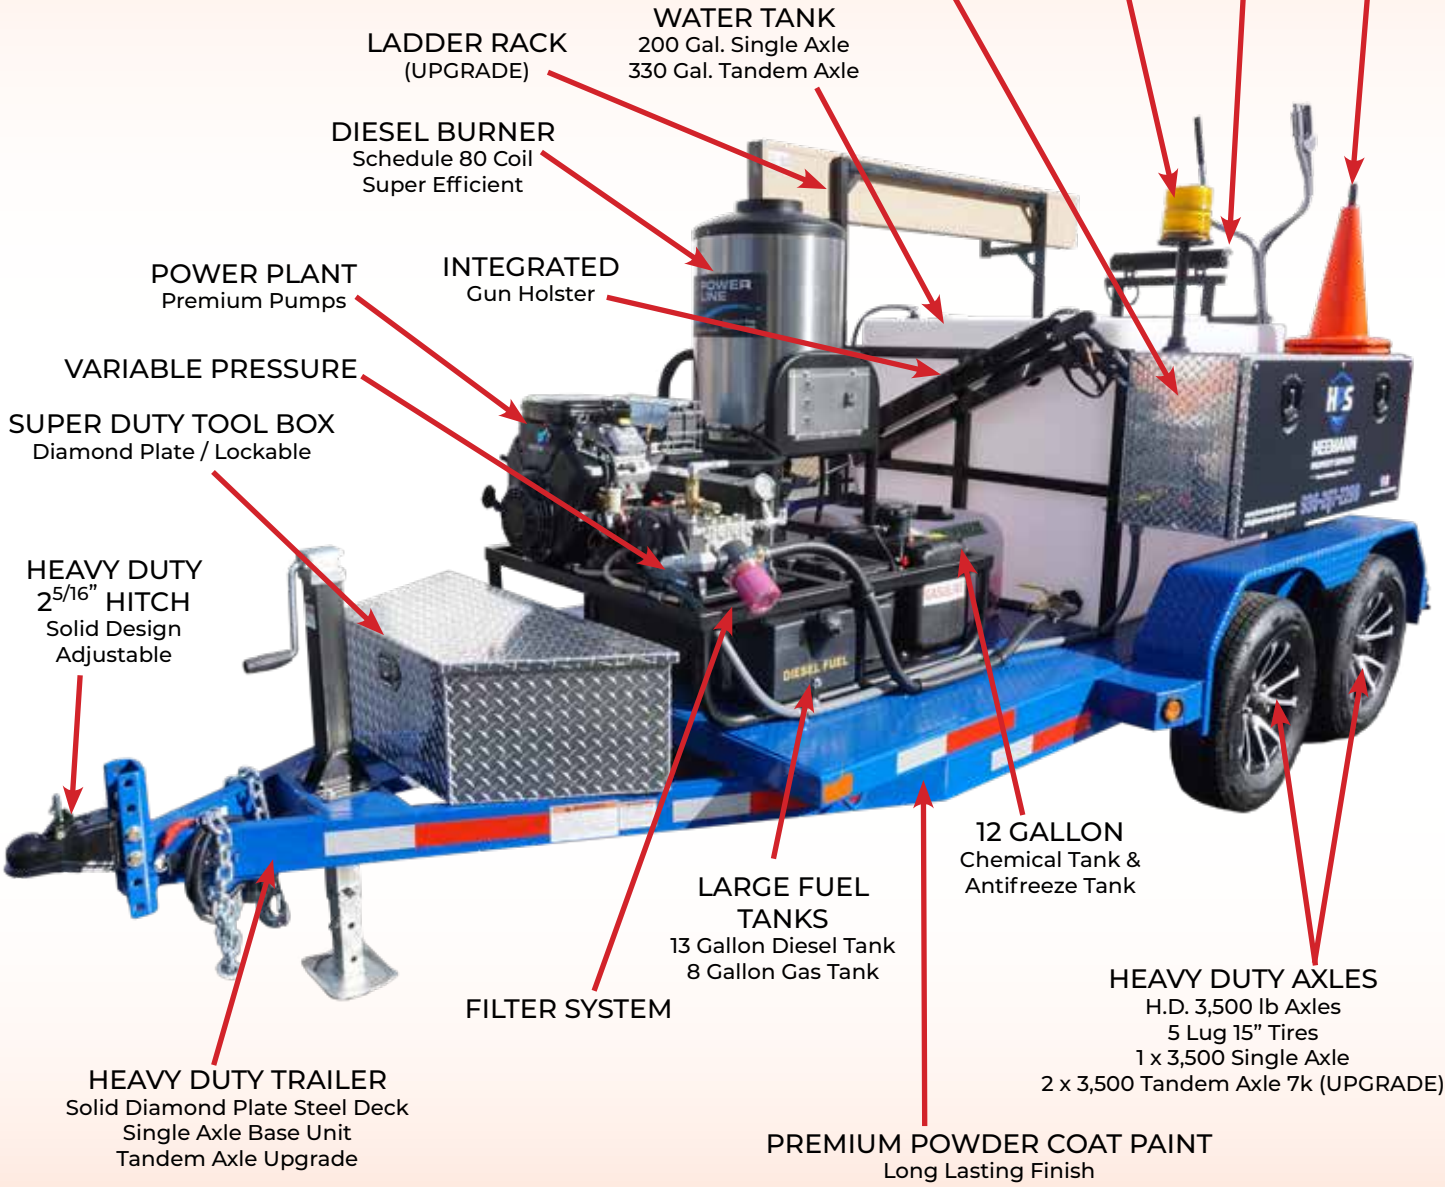

Meet Your Power Wash Trailer

TRAILER COLORS	
	Red
	Black
	Blue

ACCESSORY UPGRADE PACKAGE:
NOT INCLUDED IN PACKAGES - COSTS EXTRA
TOOLBOXES & SIGNAGE 12" REAR LED LIGHT BAR
Custom Design Signage

SAFETY STROBE LIGHT

CONE HOLDER

LADDER RACK (UPGRADE)

WATER TANK
200 Gal. Single Axle
330 Gal. Tandem Axle

DIESEL BURNER
Schedule 80 Coil
Super Efficient

POWER PLANT
Premium Pumps

INTEGRATED
Gun Holster

VARIABLE PRESSURE

SUPER DUTY TOOL BOX
Diamond Plate / Lockable

HEAVY DUTY
2⁵/₁₆" HITCH
Solid Design
Adjustable

12 GALLON
Chemical Tank &
Antifreeze Tank

LARGE FUEL
TANKS
13 Gallon Diesel Tank
8 Gallon Gas Tank

HEAVY DUTY AXLES
H.D. 3,500 lb Axles
5 Lug 15" Tires
1 x 3,500 Single Axle
2 x 3,500 Tandem Axle 7k (UPGRADE)

FILTER SYSTEM

HEAVY DUTY TRAILER
Solid Diamond Plate Steel Deck
Single Axle Base Unit
Tandem Axle Upgrade

PREMIUM POWDER COAT PAINT
Long Lasting Finish